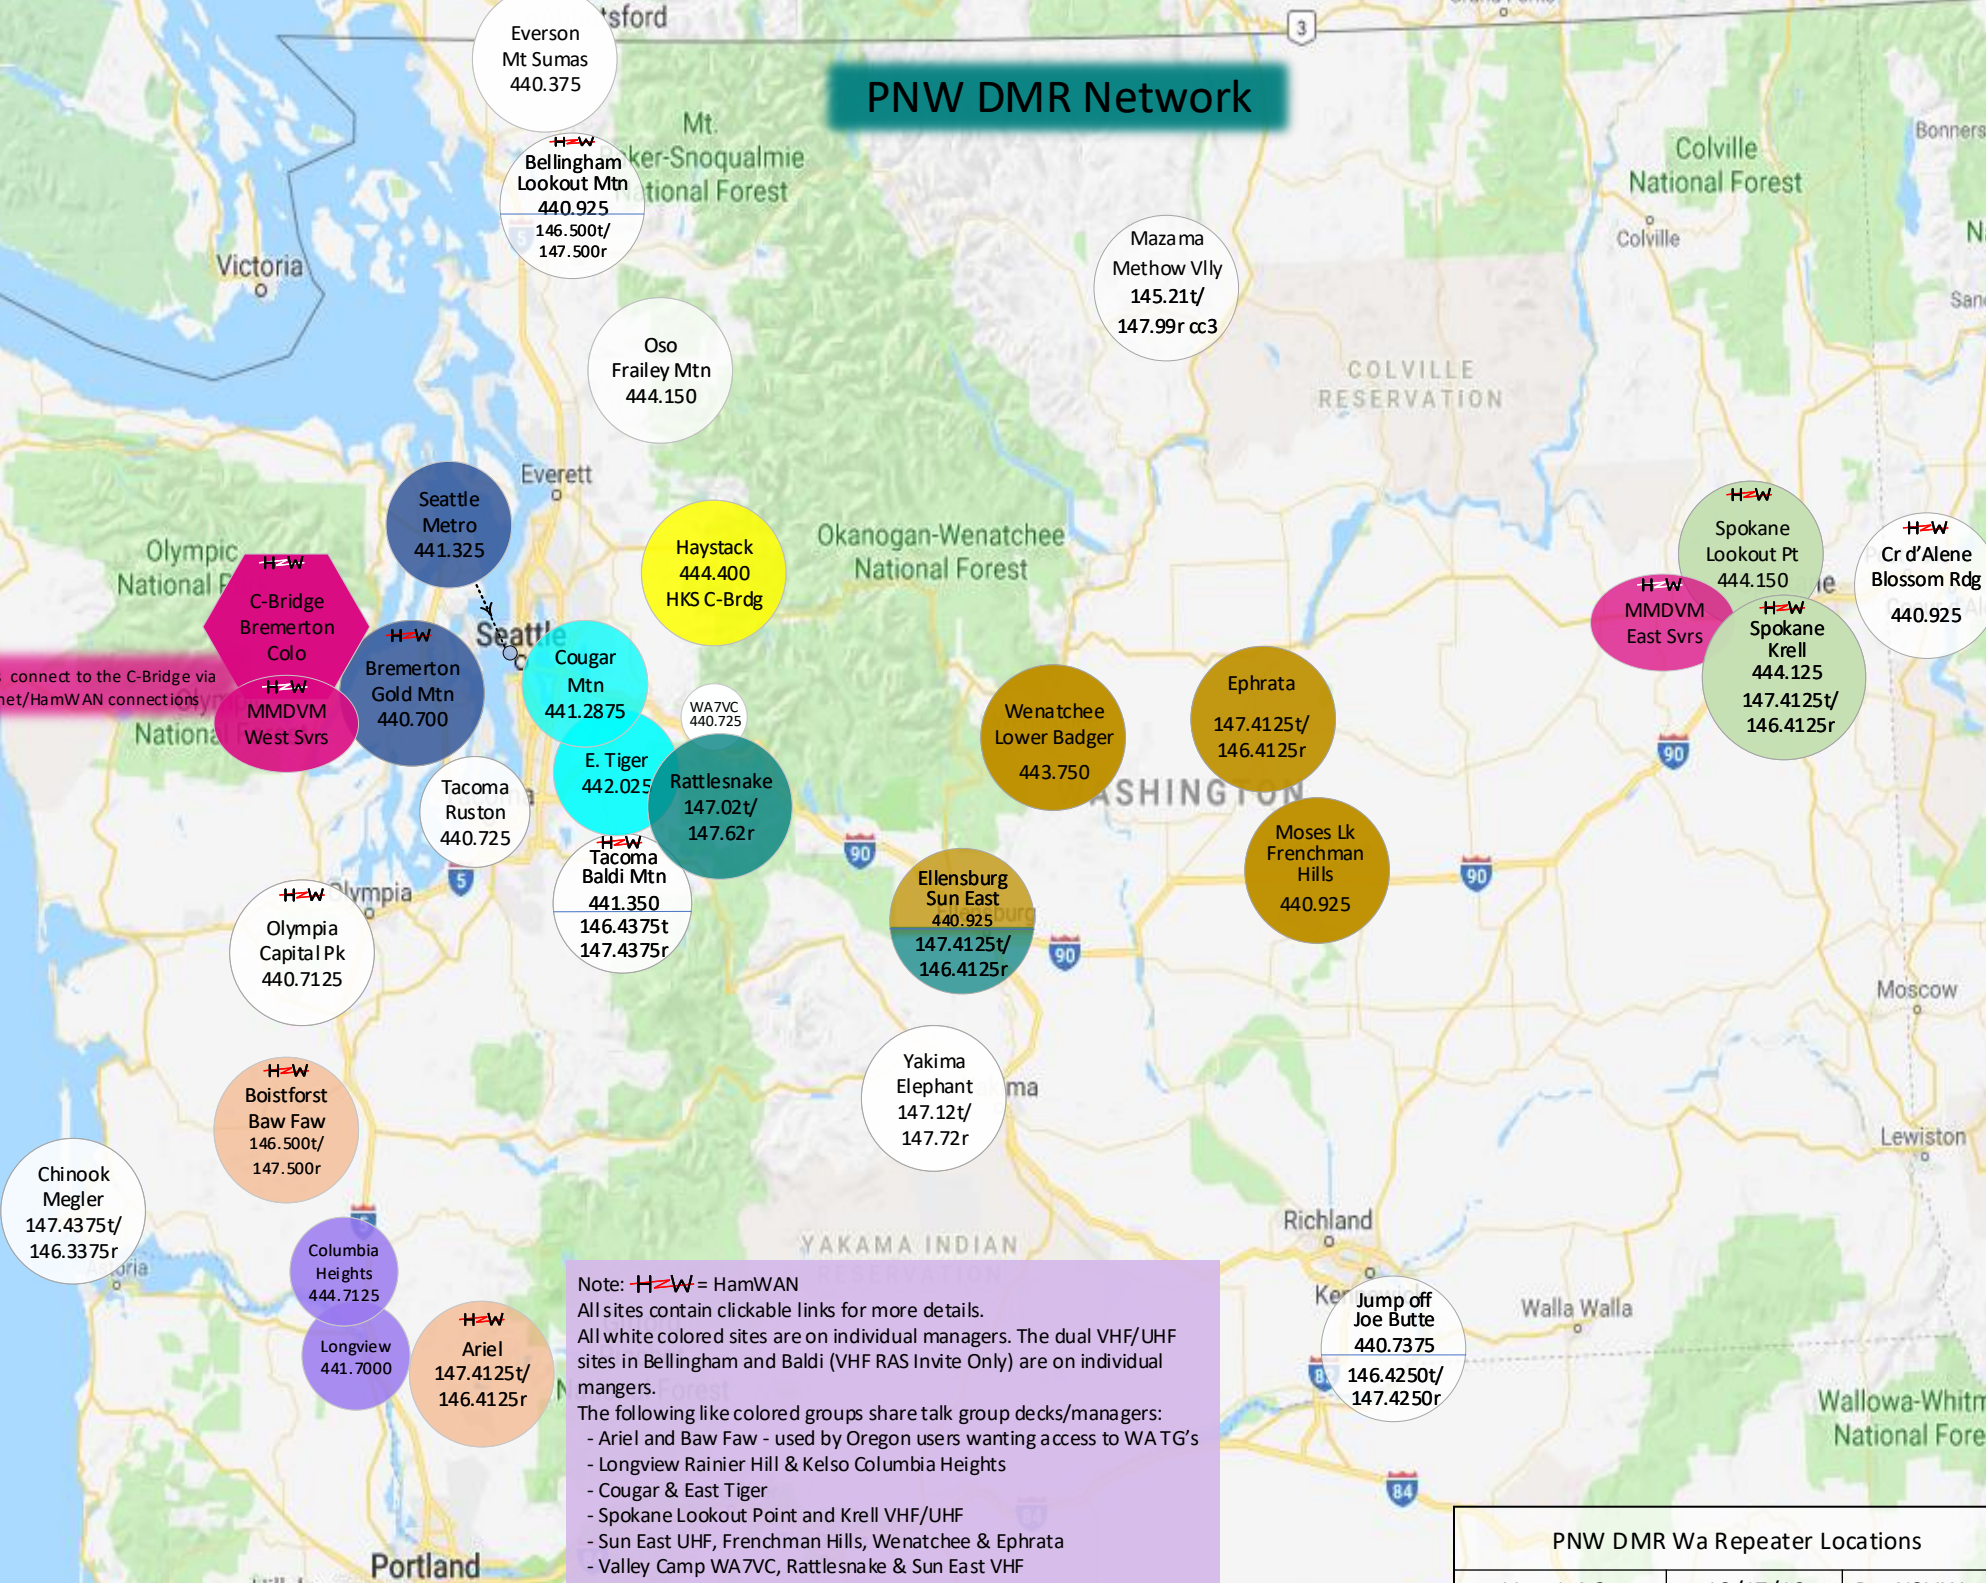

# PNW DMR Network

All sites connected to the C-Bridge via Internet/HamWAN connections

Note: **H=**W = HamWAN  
 All sites contain clickable links for more details.  
 All white colored sites are on individual managers. The dual VHF/UHF sites in Bellingham and Baldi (VHF RAS Invite Only) are on individual managers.  
 The following like colored groups share talk group decks/managers:  
 - Ariel and Baw Faw - used by Oregon users wanting access to WA TG's  
 - Longview Rainier Hill & Kelso Columbia Heights  
 - Cougar & East Tiger  
 - Spokane Lookout Point and Krell VHF/UHF  
 - Sun East UHF, Frenchman Hills, Wenatchee & Ephrata  
 - Valley Camp WA7VC, Rattlesnake & Sun East VHF  
 - Bremerton & Seattle Metro

PNW DMR Wa Repeater Locations		
Ver. 1.4.2	12/17/19	By: N9VW